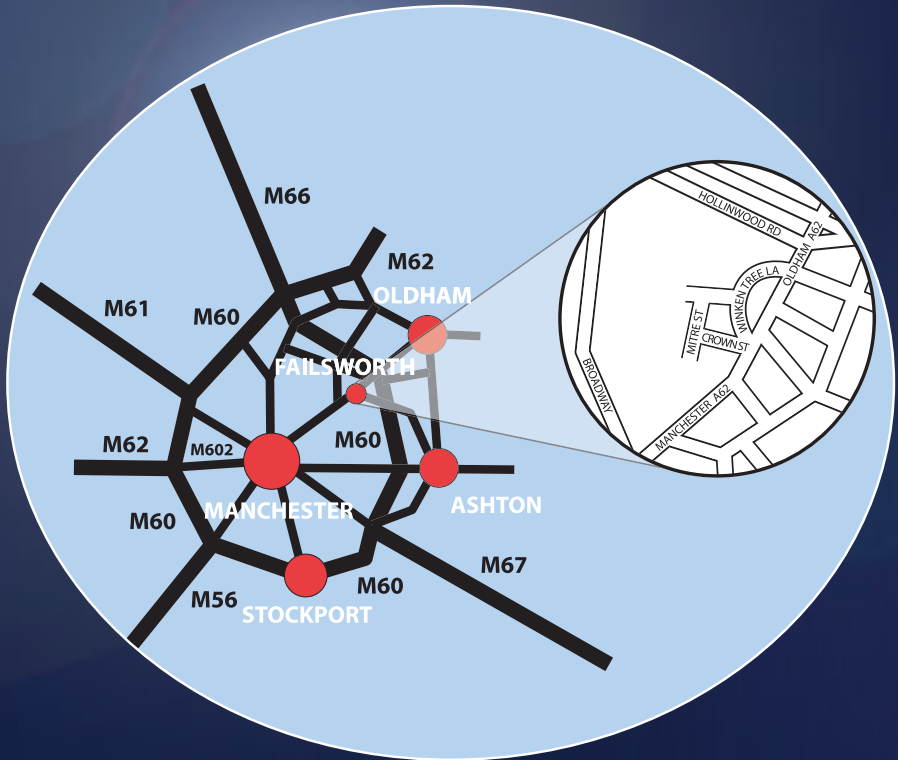

HOW TO FIND US

Leave the M60 at junction 22 and follow the A62 towards Manchester (passing the Roxy Cinema) until you reach Failsworth. Opposite the church (on your left) is the Church Pub Inn. Turn right at this junction into Crown Street. At the bottom of Crown Street is the entrance to Ivy Mill.